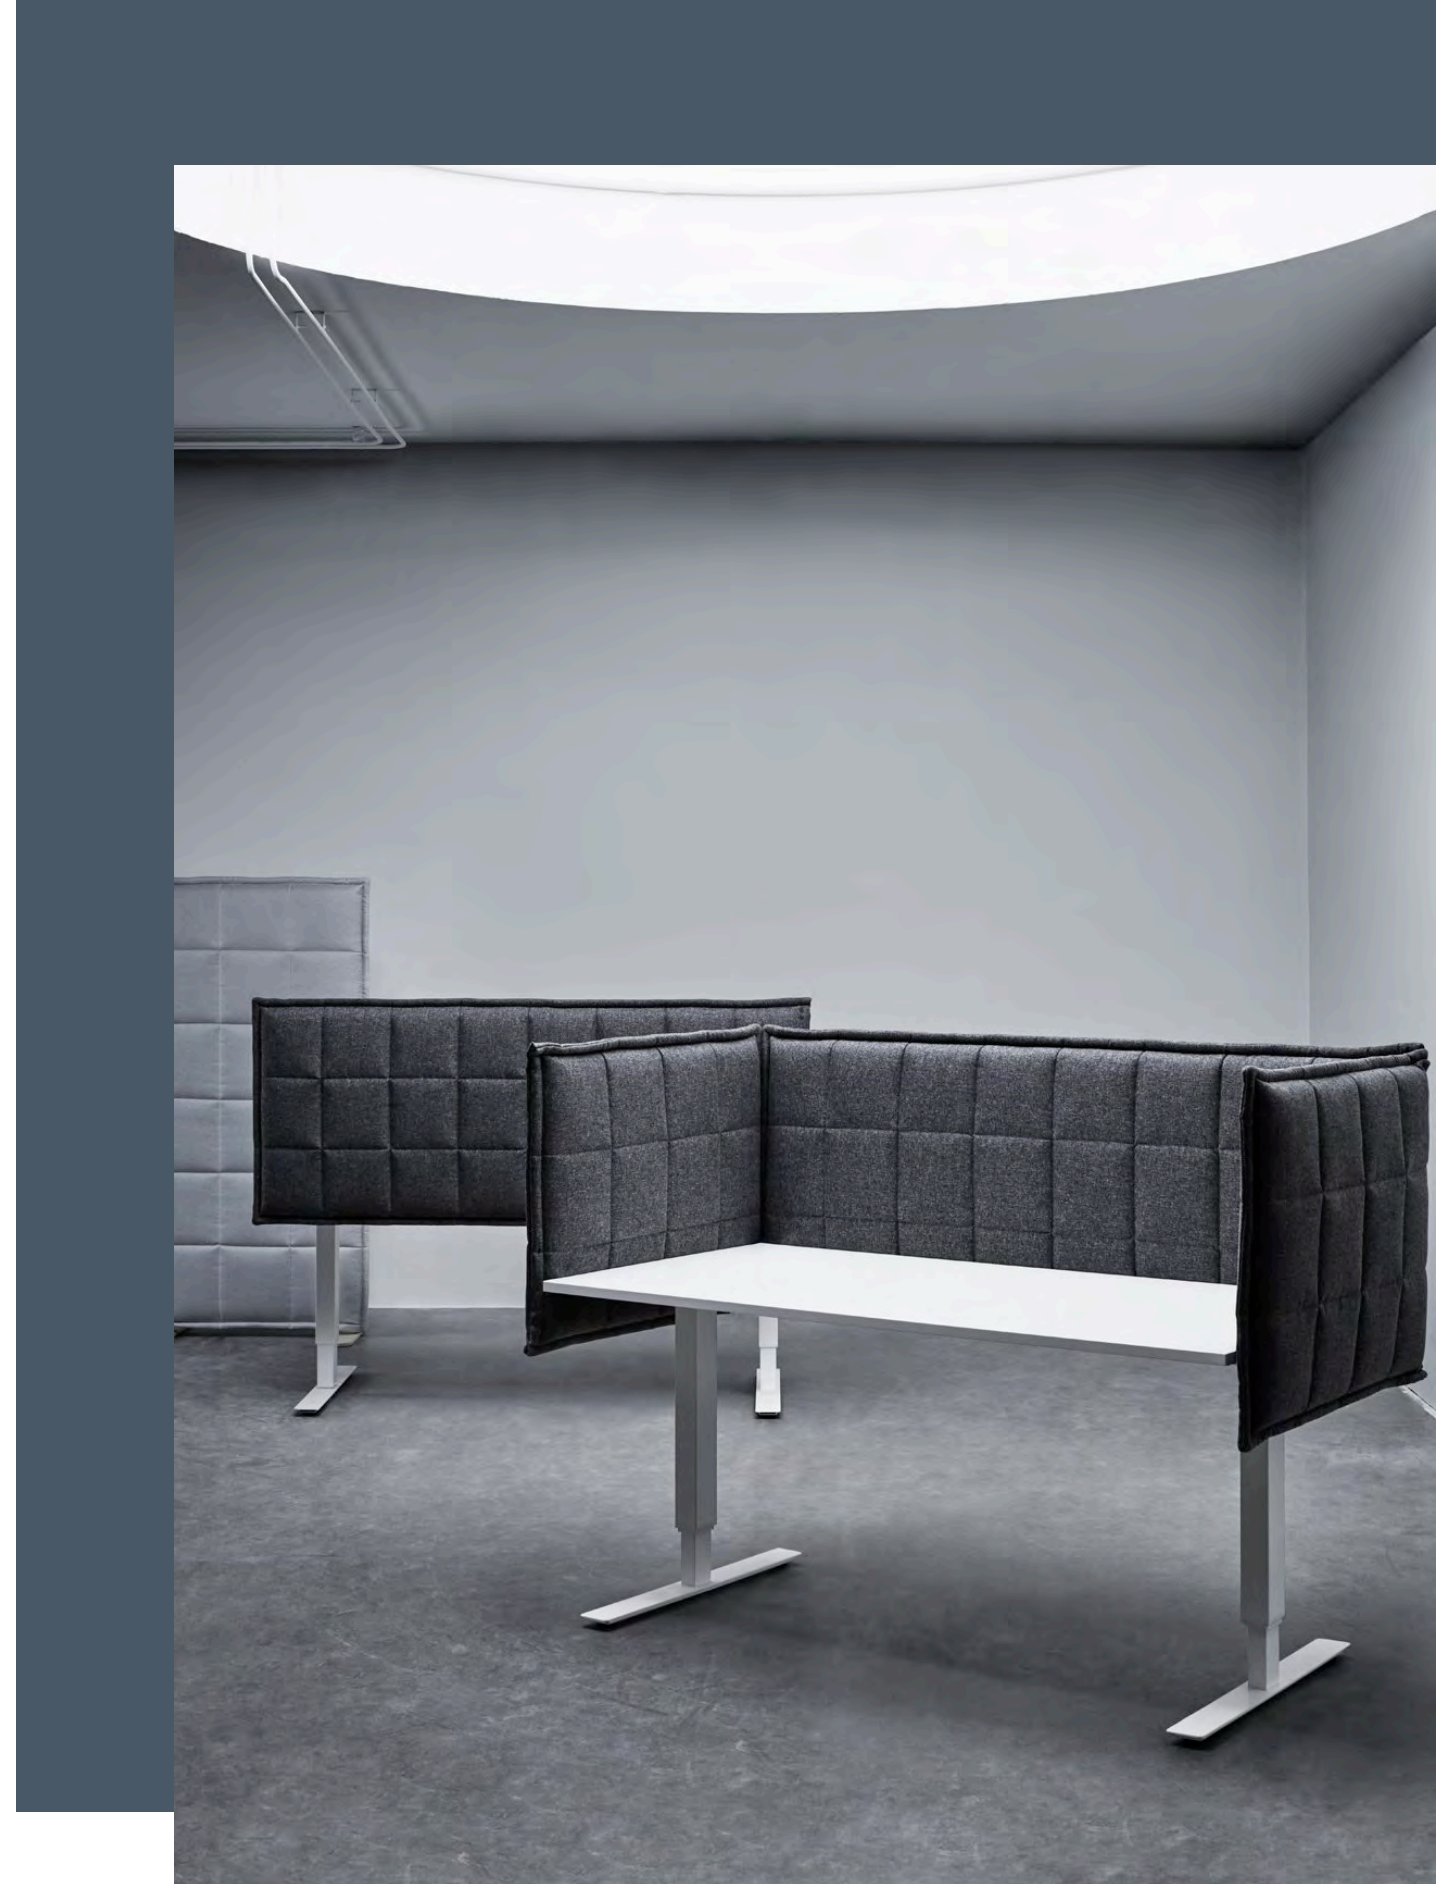

# Stitch Table

A soft and cosy-looking, sound-absorbent desk screen upholstered in thick, padded fabric with grid-patterned stitching, and mounted on finely made ash wood legs.

A solid wood frame that is upholstered and filled with sound absorbent material

### **What it is made from?**

Stitch features a solid wood frame that is upholstered and filled with sound-absorbent material.

# Setup

Stitch was developed with public spaces in mind but its soft design works equally well to create partitions and acoustic value in the office or home.

Also available in desk partition

Floor

Backdrop