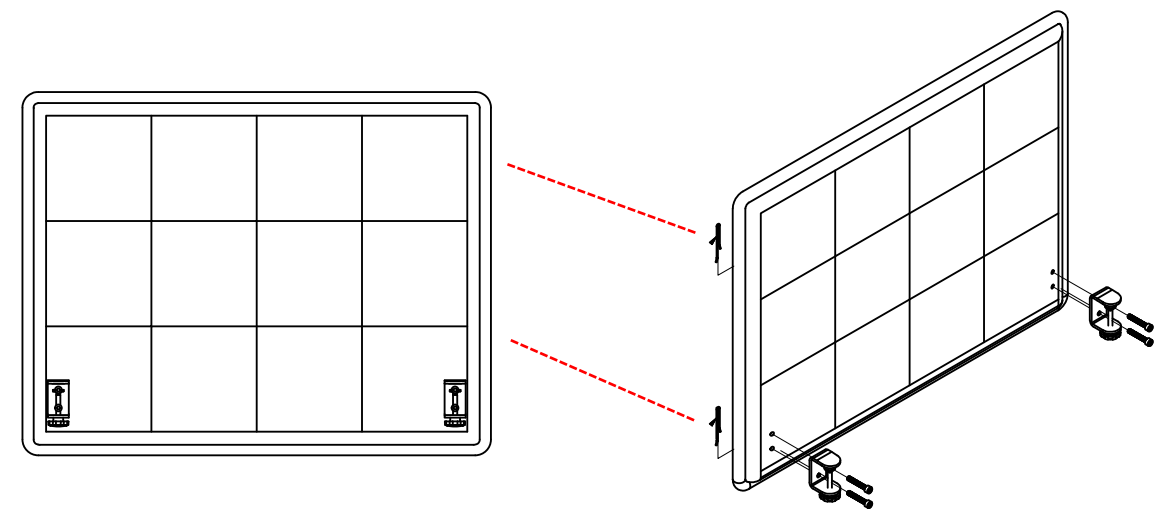

Linking

Multiple attachments are possible. Online you can order a separate screen with mounting brackets. If you want a U-screen (front screen with two side screens).

Single

The screen can be easily fixed to the edge of our desk with mounting clamps. The screen falls slightly behind the desk.

Linking

If you also want side screens, you can also connect them to the front screen.