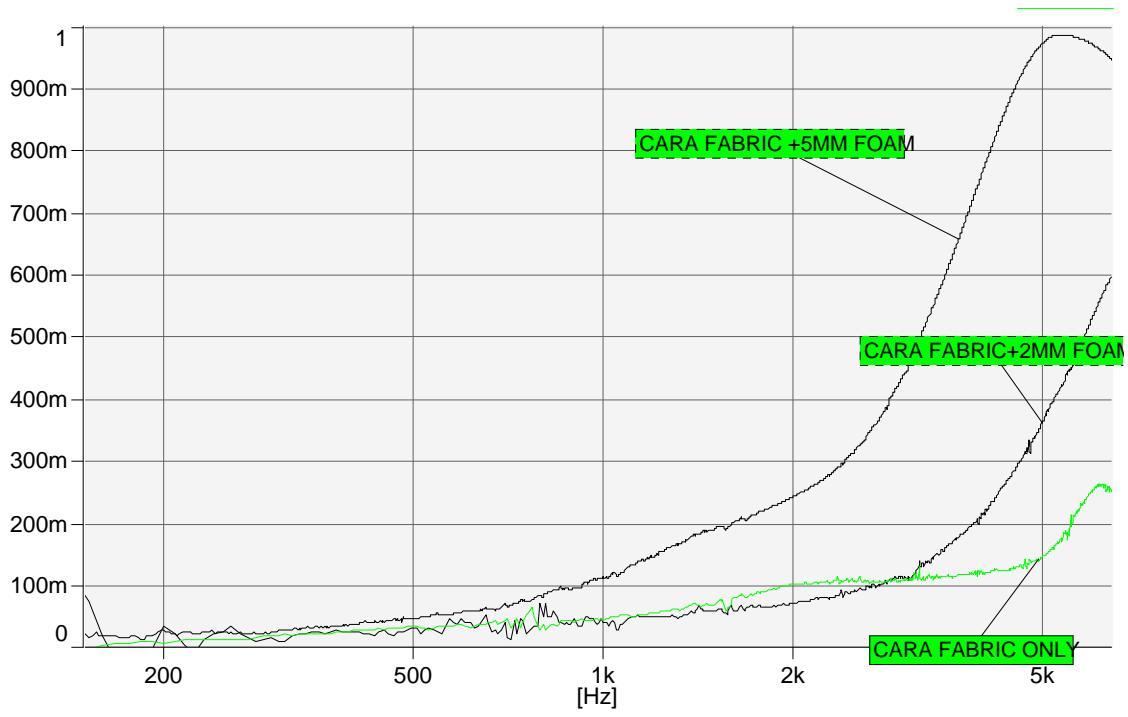

[]

Absorption Coefficient (CARA FABRIC ONLY)

This document was created with Win2PDF available at <http://www.win2pdf.com>.  
The unregistered version of Win2PDF is for evaluation or non-commercial use only.  
This page will not be added after purchasing Win2PDF.