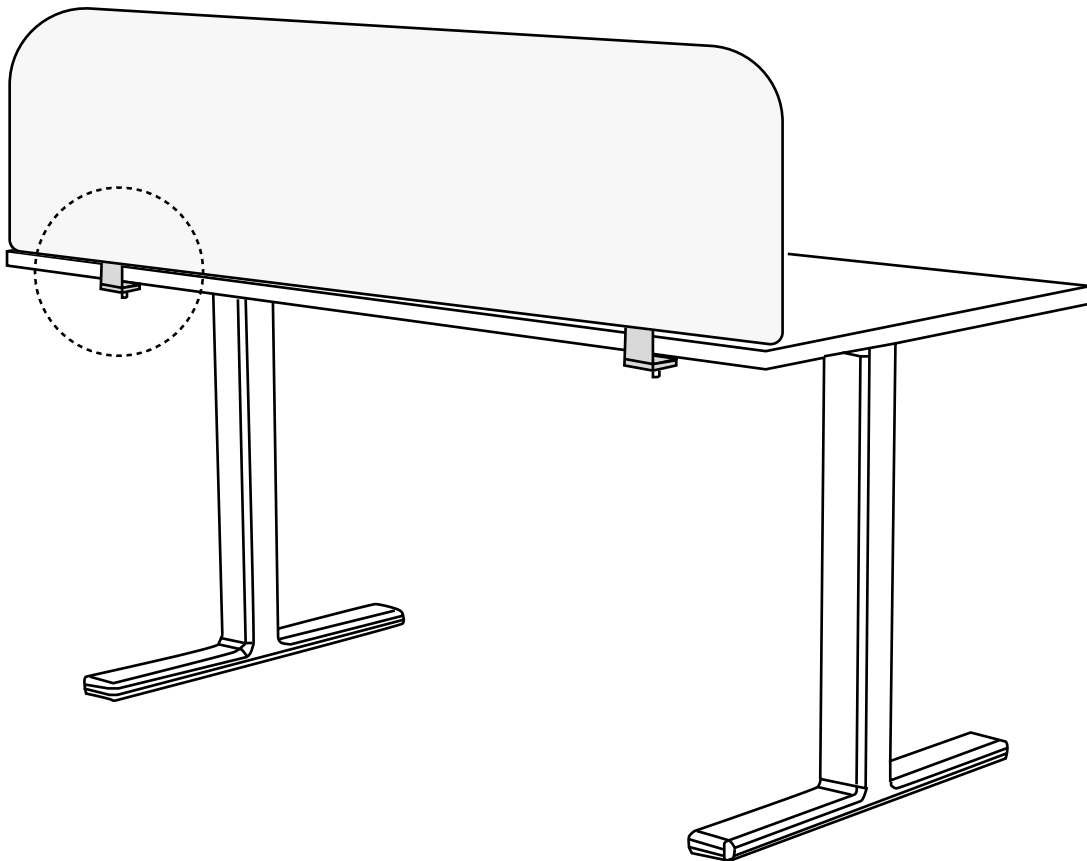

Hush Desk Screen

Installation Manual

Hush Desk Screen

Installation Manual

Hush Desk Screen

Installation Manual

Included

- 1x screen
- 2x clamps
- 2x bolts

Tools Required

4mm allen key

Hush Desk Screen

Installation Manual

4mm allen key

Hush Desk Screen

Installation Manual

Panelcreens