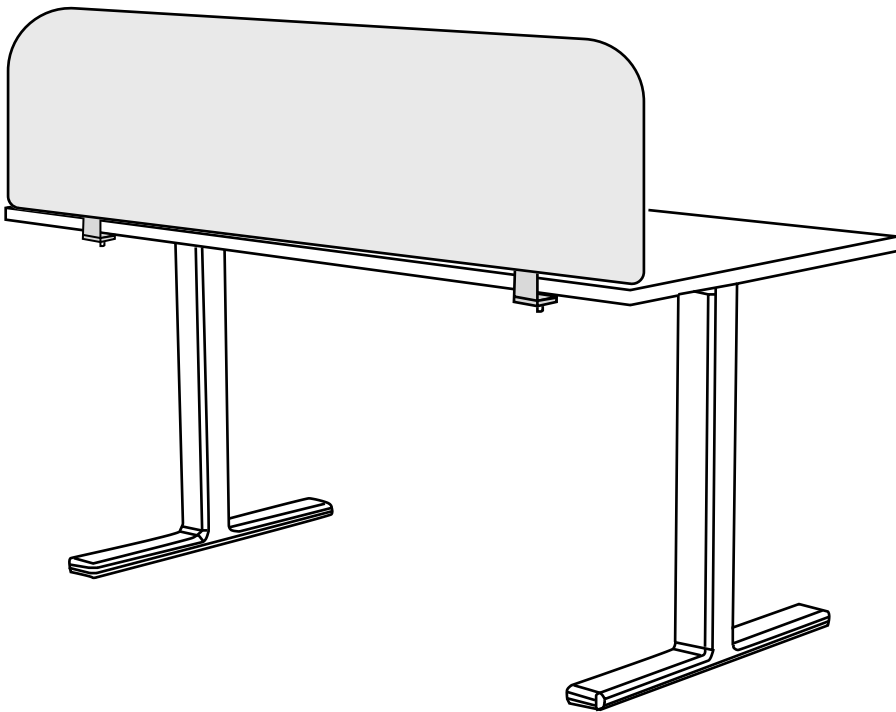

Hush Desk Screen

Installation Manual

Hush Desk Screen

Installation Manual

Hush Desk Screen

Installation Manual

Included

- 1x screen
- 2x clamps
- 2x bolts

Tools Required

4mm allen key

Hush Desk Screen

Installation Manual

4mm allen key

Hush Desk Screen

Installation Manual

Panelcreens