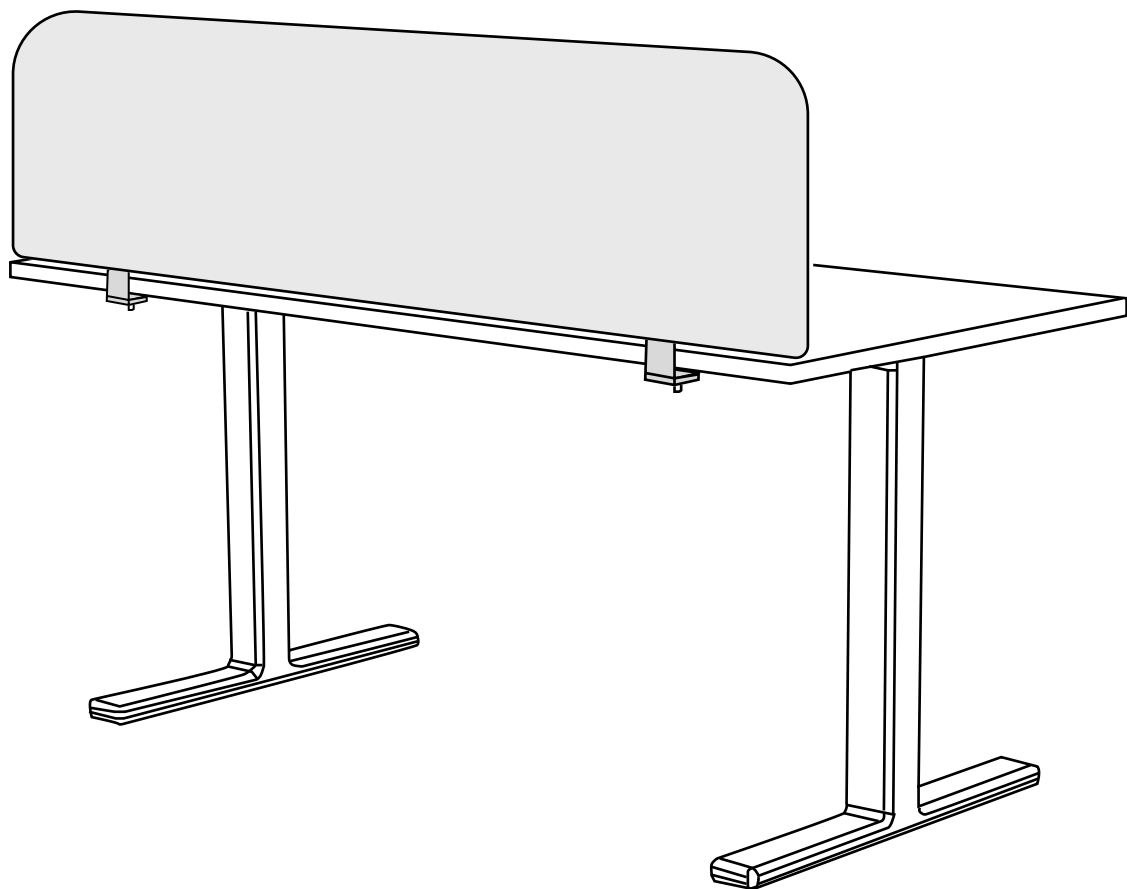

Hush Desk Screen

Installation Manual

Hush Desk Screen

Installation Manual

Hush Desk Screen

Installation Manual

Included

- 1x screen
- 2x clamps
- 2x bolts

Tools Required

4mm allen key

Hush Desk Screen

Installation Manual

4mm allen key

Hush Desk Screen

Installation Manual

Panelcreens