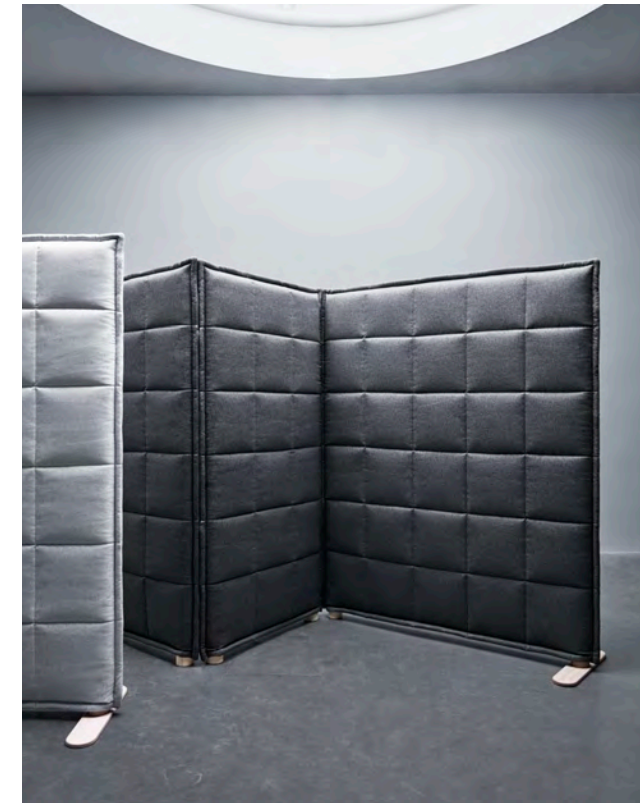

Setup

Stitch was developed with public spaces in mind but its soft design works equally well to create partitions and acoustic value in the office or home.

Also available in desk partition

Floor