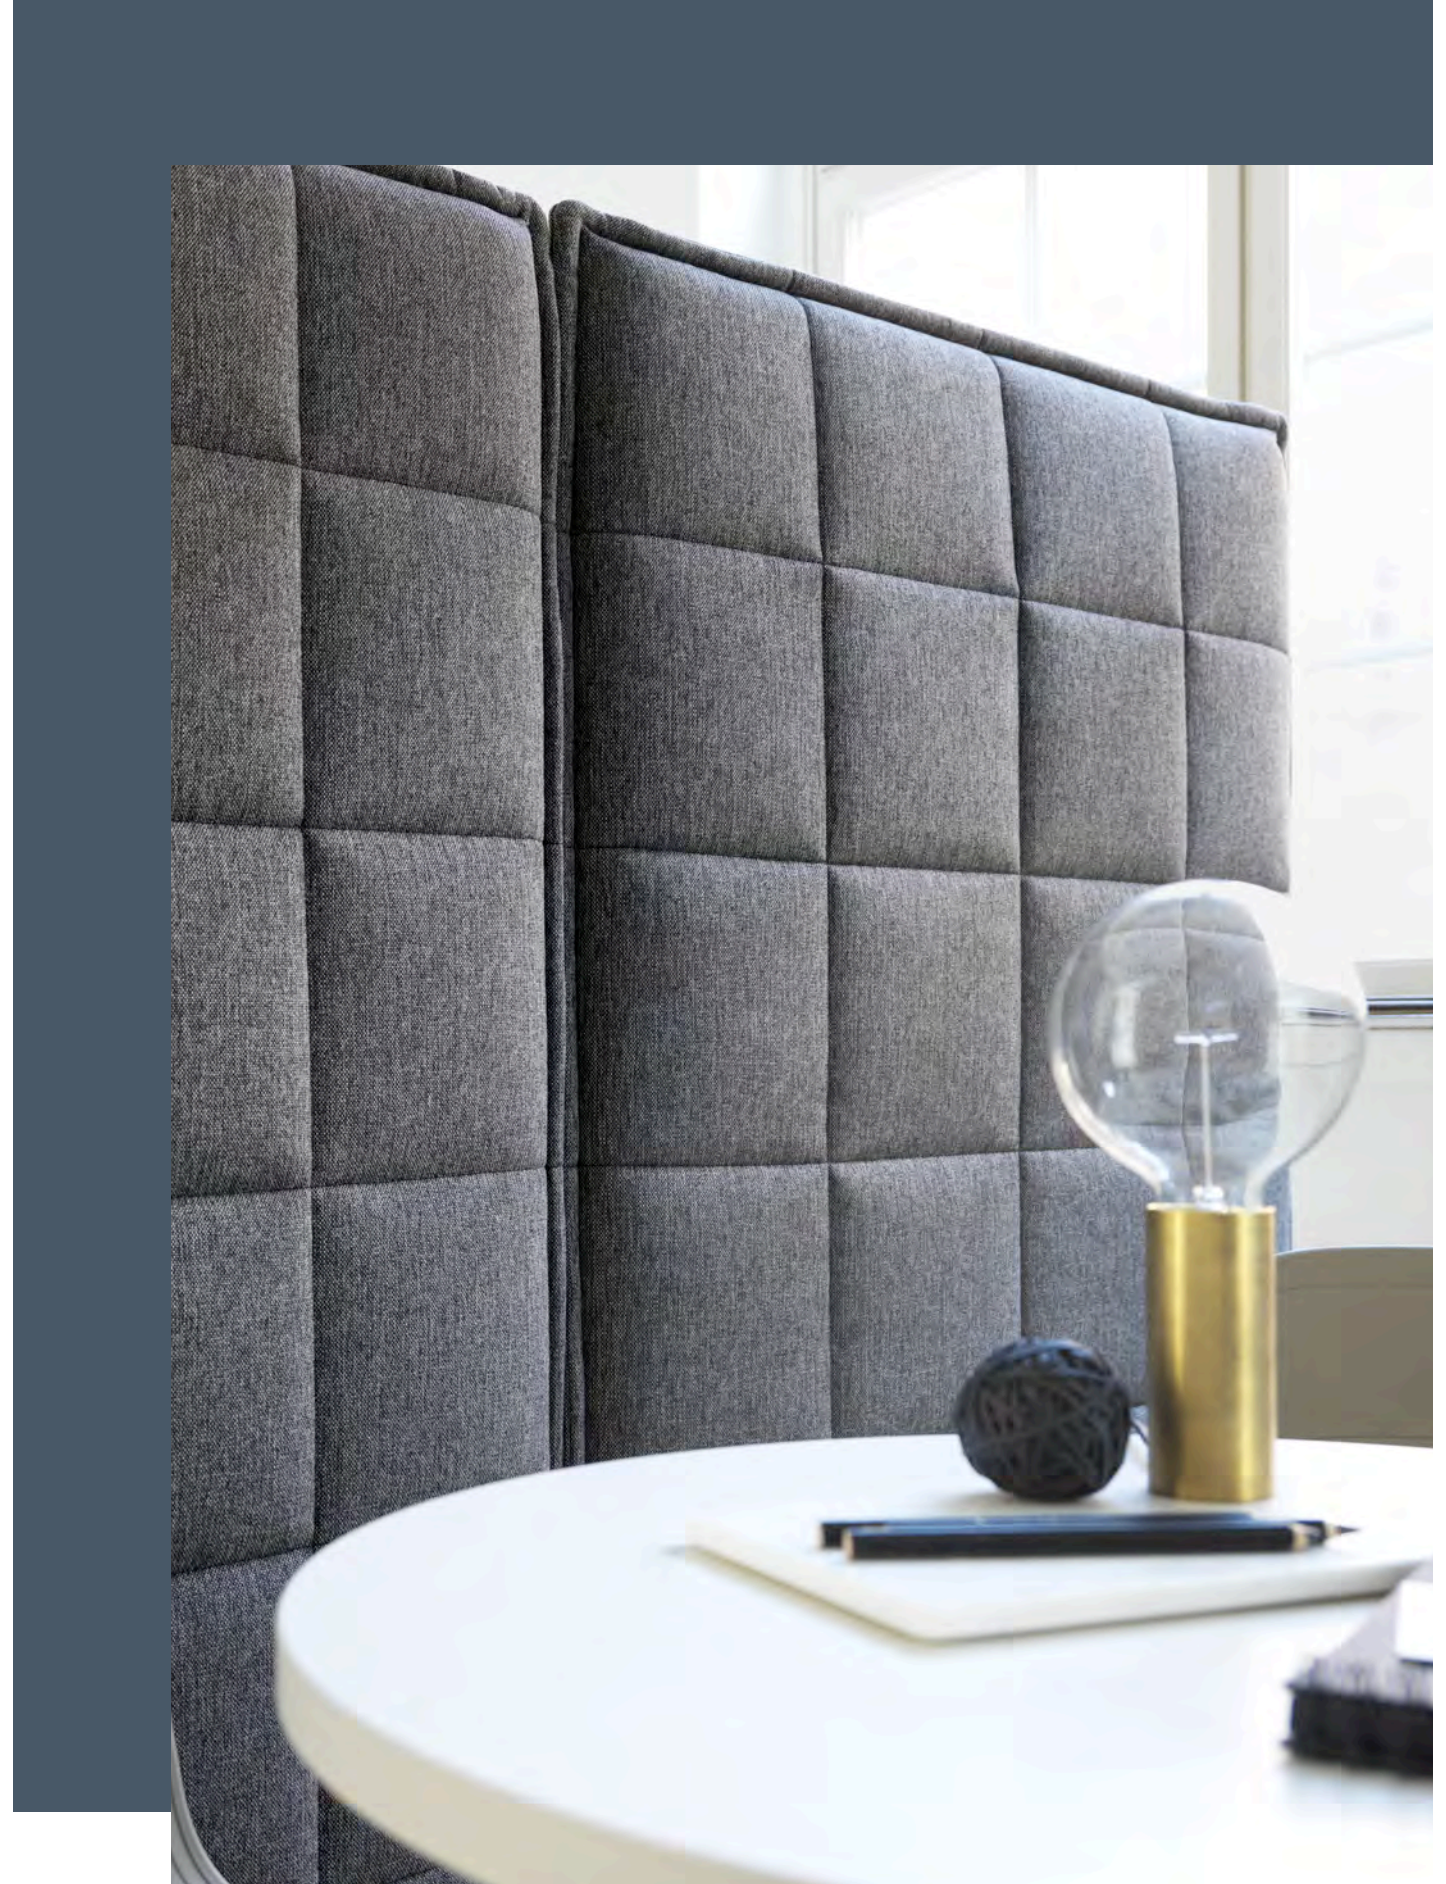

Stitch Floor

A soft and cosy-looking, sound-absorbent screen upholstered in thick, padded fabric with grid-patterned stitching, and mounted on finely made ash wood legs.

Stitch Floor

Stitch is manufactured on the basis of technical, environmental and production ethical requirements. There are no emissions to air, water or land during the production of Stitch.

- Excellent sound absorption
- Welcoming and 'friendly' aesthetic
- Absorbs sound and brings more privacy
- Premium embroidered 'quilt-like' check patterns.

A solid wood frame that is upholstered and filled with sound absorbent material

What it is made from?

Stitch features a solid wood frame that is upholstered and filled with sound-absorbent material.

Where can it be used?

Works equally well to create partitions and acoustic value in the office or home.

What options are there?

Widths: 810mm wide, 1060mm wide, 1310mm
Height: 1540mm
14 color choices of the textile, Salsa fabric.

Setup

Stitch was developed with public spaces in mind but its soft design works equally well to create partitions and acoustic value in the office or home.