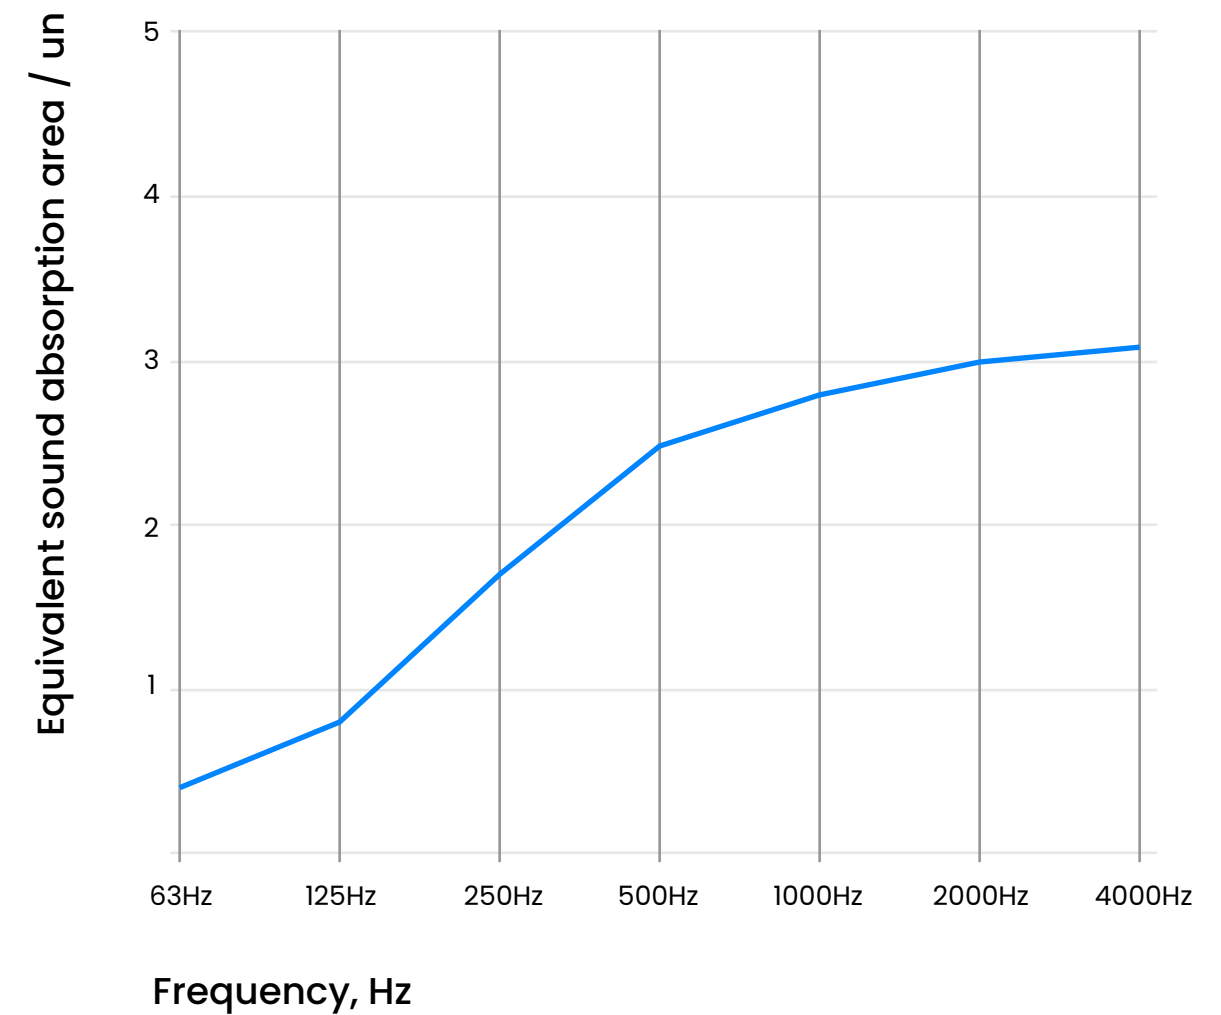

High Tones

Acoustics

Stitch Screen is ideal for high frequency absorption and achieves an NRC 0.80 rating. The thickness and structure of Stitch, with its embroidered 'quilt-like' check patterns, make an excellent sound absorber.