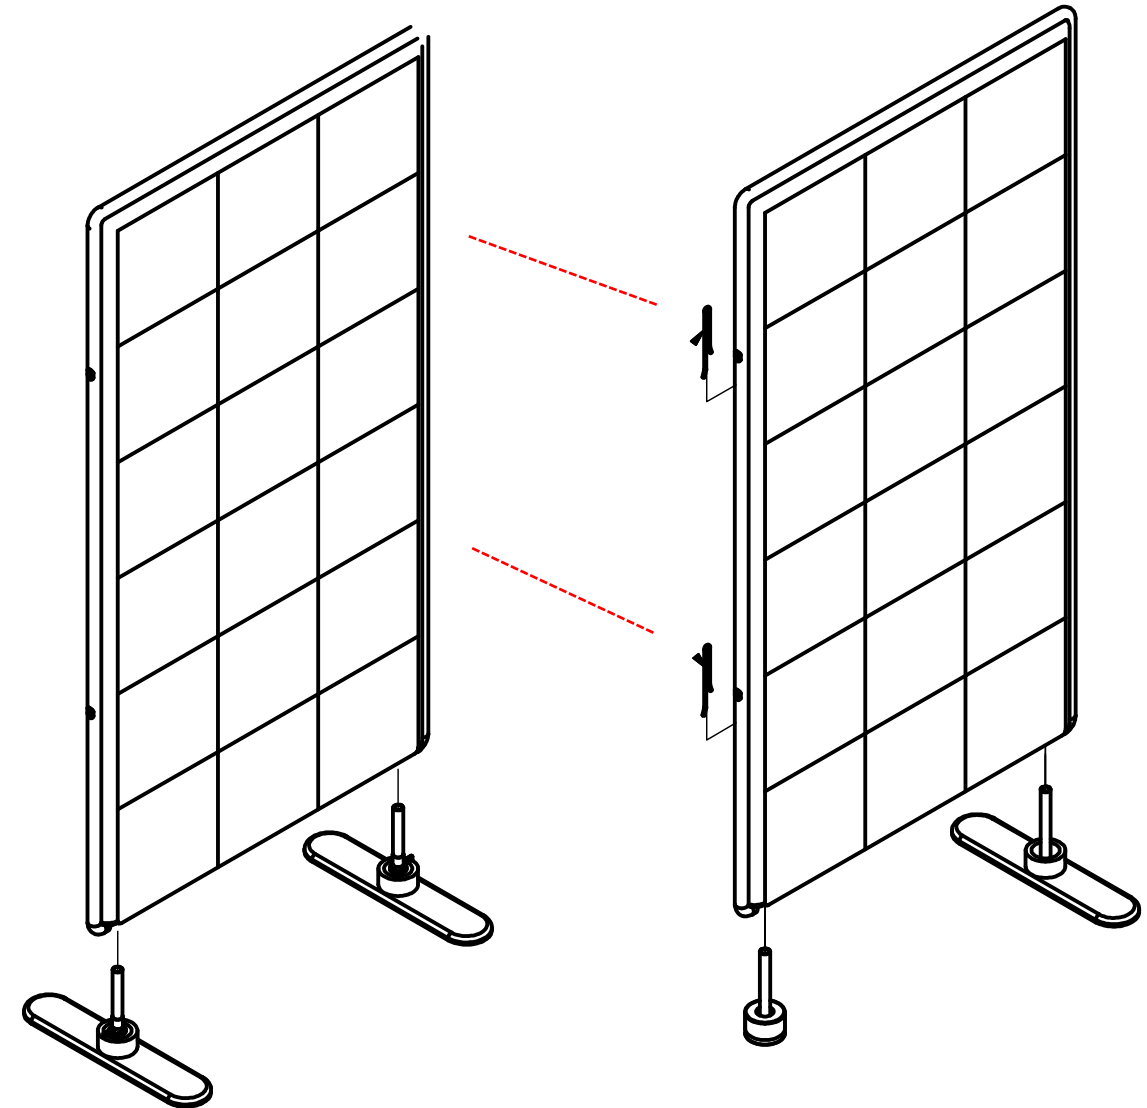

Stitch Floor

A soft and cosy-looking, sound-absorbent screen upholstered in thick, padded fabric with grid-patterned stitching, and mounted on finely made ash wood legs.

Stitch Floor

Stitch is manufactured on the basis of technical, environmental and production ethical requirements. There are no emissions to air, water or land during the production of Stitch.

Stitch fabric colours

Stitch screens are available in 13 colour choices of the Salsa.

30 light grey

31 blue

32 dark mid grey

33 Yellow

34 dark yellow

35 green

Linking

Feet options for freestanding setups
or linking screens together

Single leg set

Freestanding screens

Linking leg set

Screens linking together

Shaping up your office space

Panelscreens Limited
Office 100,
372 Old St, London EC1V 9LT